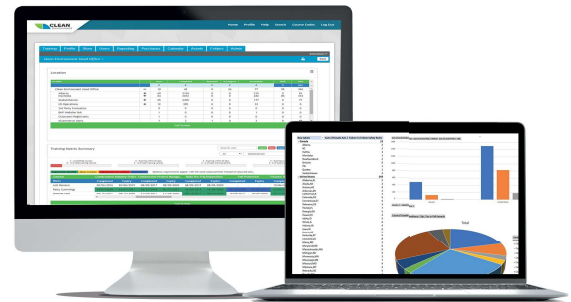

Course Subscriptions Include

Training Matrix

As a part of the course subscription you have access to an enterprise-level Training Matrix with:

- ✓ The ability to automate employee training assignments by role and location
- ✓ Mobile access so employees can complete their training anywhere with internet
- ✓ User management and permission controls
- ✓ An integrated eCommerce store, and course permissions
- ✓ Access to the all new SafeTapp 2.0 app, available for free in the Apple and Google app stores

Reporting and Automatic Notifications

Excel-compatible data management and reporting creates seamless communication between the BISTrainer software and the spreadsheet files currently used by your various departments.

View online report dashboards and receive automated notifications for topics such as:

- ✓ Training about to expire and learning gap analysis
- ✓ Number of course completions by each of your team members
- ✓ Location specific reports for your various offices and job sites
- ✓ Risk analysis based on hazard assessments and site audits

Optional Software Tools

to Compliment Your Course Subscription

Training Record Management

- Certificate management
- Expiry alerts
- Auto archiving
- Training hours reports
- Mass record upload
- Summary reporting

Learning Management System (LMS)

- Online training deployment
- Secure cloud hosting
- Integrated exam engine
- API & SSO Implementation
- Enterprise level scalability
- Advanced reporting

Digital Forms

- Drag-and-drop technology
- Add & upload images
- Add & upload videos
- Compatible with mobile devices
- Responsive and secure webpage

Asset/Equipment Management

- Mileage
- Hours
- Qualified personnel
- Maintenance
- Advanced analytics
- And more