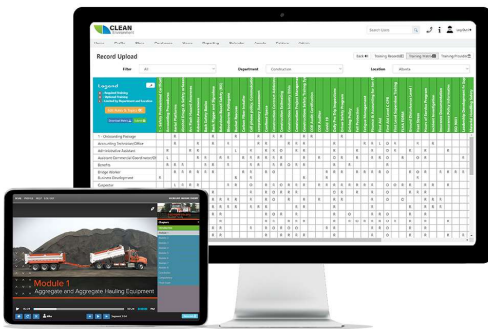

Course Subscriptions Include

Training Matrix

As a part of the course subscription you have access to an enterprise-level Training Matrix with:

- ✓ The ability to automate employee training assignments by role and location
- ✓ Mobile access so employees can complete their training anywhere with internet
- ✓ User management and permission controls
- ✓ An integrated eCommerce store, and course permissions
- ✓ Access to the all new SafeTapp 2.0 app, available for free in the Apple and Google app stores

Reporting and Automatic Notifications

Excel-compatible data management and reporting creates seamless communication between the BISTrainer software and the spreadsheet files currently used by your various departments.

View online report dashboards and receive automated notifications for topics such as:

- ✓ Training about to expire and learning gap analysis
- ✓ Number of course completions by each of your team members
- ✓ Location specific reports for your various offices and job sites
- ✓ Risk analysis based on hazard assessments and site audits

Optional Software Tools

to Compliment Your Course Subscription

Training Record Management

- Certificate management
- Expiry alerts
- Auto archiving
- Training hours reports
- Mass record upload
- Summary reporting

Learning Management System (LMS)

- Online training deployment
- Secure cloud hosting
- Integrated exam engine
- API & SSO Implementation
- Enterprise level scalability
- Advanced reporting

Digital Forms

- Drag-and-drop technology
- Add & upload images
- Add & upload videos
- Compatible with mobile devices
- Responsive and secure webpage

Asset/Equipment Management

- Mileage
- Hours
- Qualified personnel
- Maintenance
- Advanced analytics
- And more